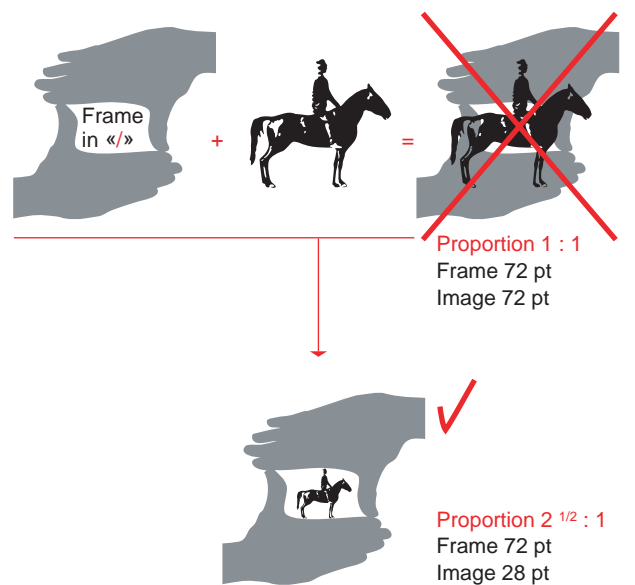

MotionBats Cat Regular / Bold / Black

MotionBats Jump Regular / Bold / Black

MotionBats Rider Regular / Bold / Black

Special framing

There are just 3 frames that require a special care to better combine with the motion characters: these are placed in «*», «0» and «/» characters shown below.

Frames 72 pt
Image 72 pt
Spacing 51 pt

Frames 72 pt
Image 72 pt
Spacing 72 pt

Proportion 1 : 1
Frame 72 pt
Image 72 pt

Proportion 2 : 1
Frame 72 pt
Image 36 pt

Proportion 1 : 1
Frame 72 pt
Image 72 pt

Proportion 2 1/2 : 1
Frame 72 pt
Image 28 pt