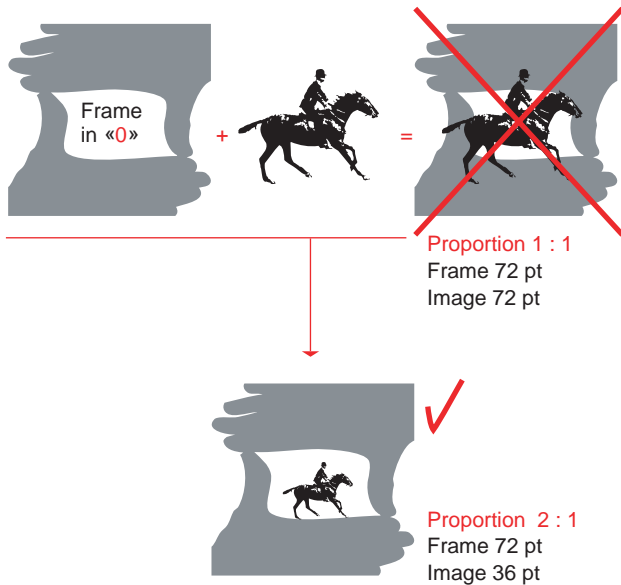

MotionBats Cat Regular / Bold / Black

MotionBats Jump Regular / Bold / Black

MotionBats Rider Regular / Bold / Black

Special framing

There are just 3 frames that require a special care to better combine with the motion characters: these are placed in «*», «0» and «/» characters shown below.

Frames 72 pt
Image 72 pt
Spacing 51 pt

Frames 72 pt
Image 72 pt
Spacing 72 pt

Proportion 1 : 1
Frame 72 pt
Image 72 pt

Proportion 2 : 1
Frame 72 pt
Image 36 pt

Proportion 1 : 1
Frame 72 pt
Image 72 pt

Proportion 2 1/2 : 1
Frame 72 pt
Image 28 pt